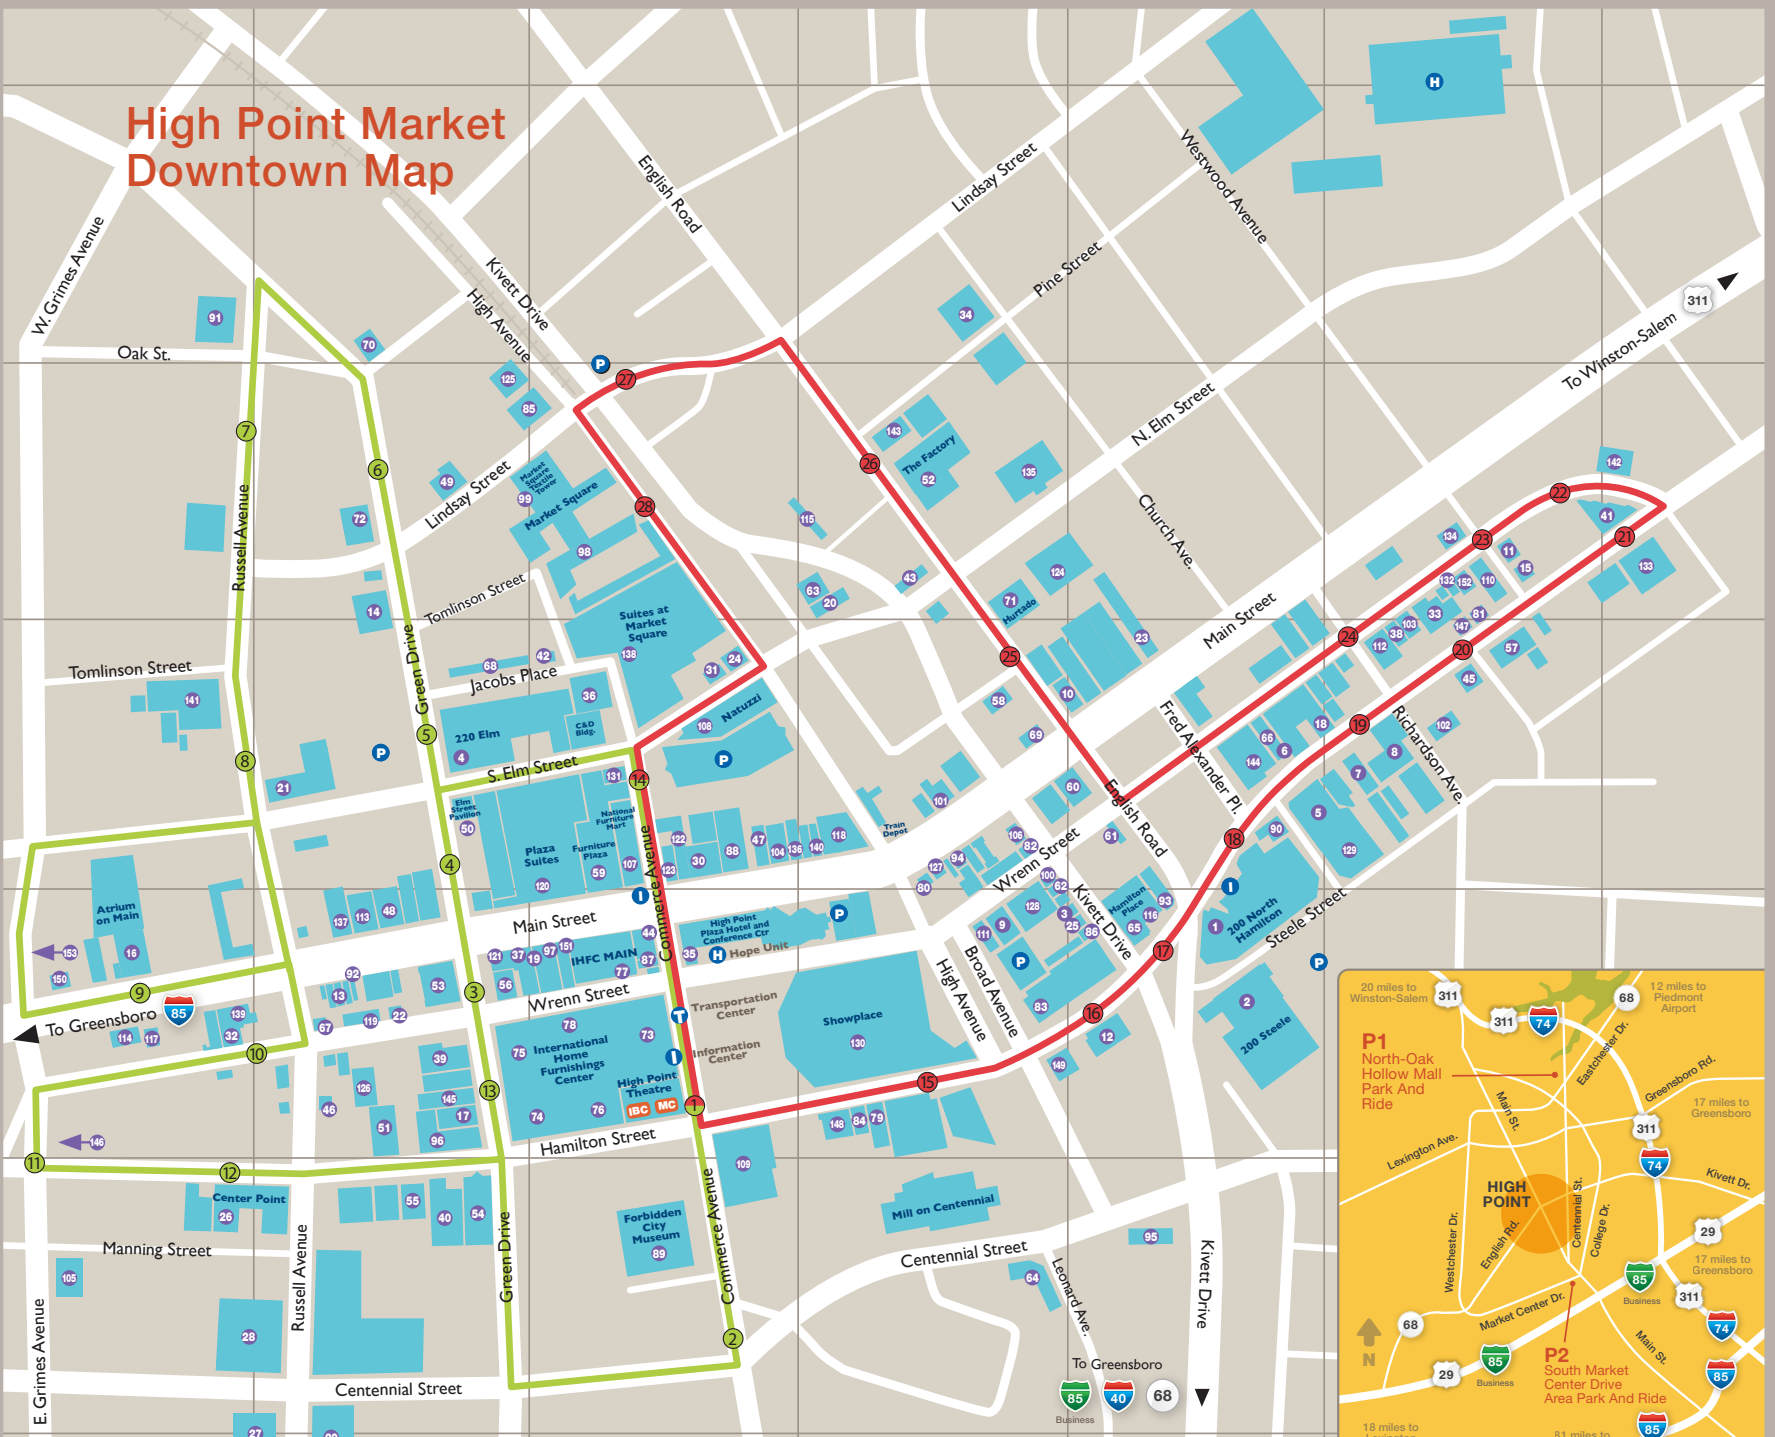

High Point Market Downtown Map

I
2
3
4
5
6

A B C D E F G