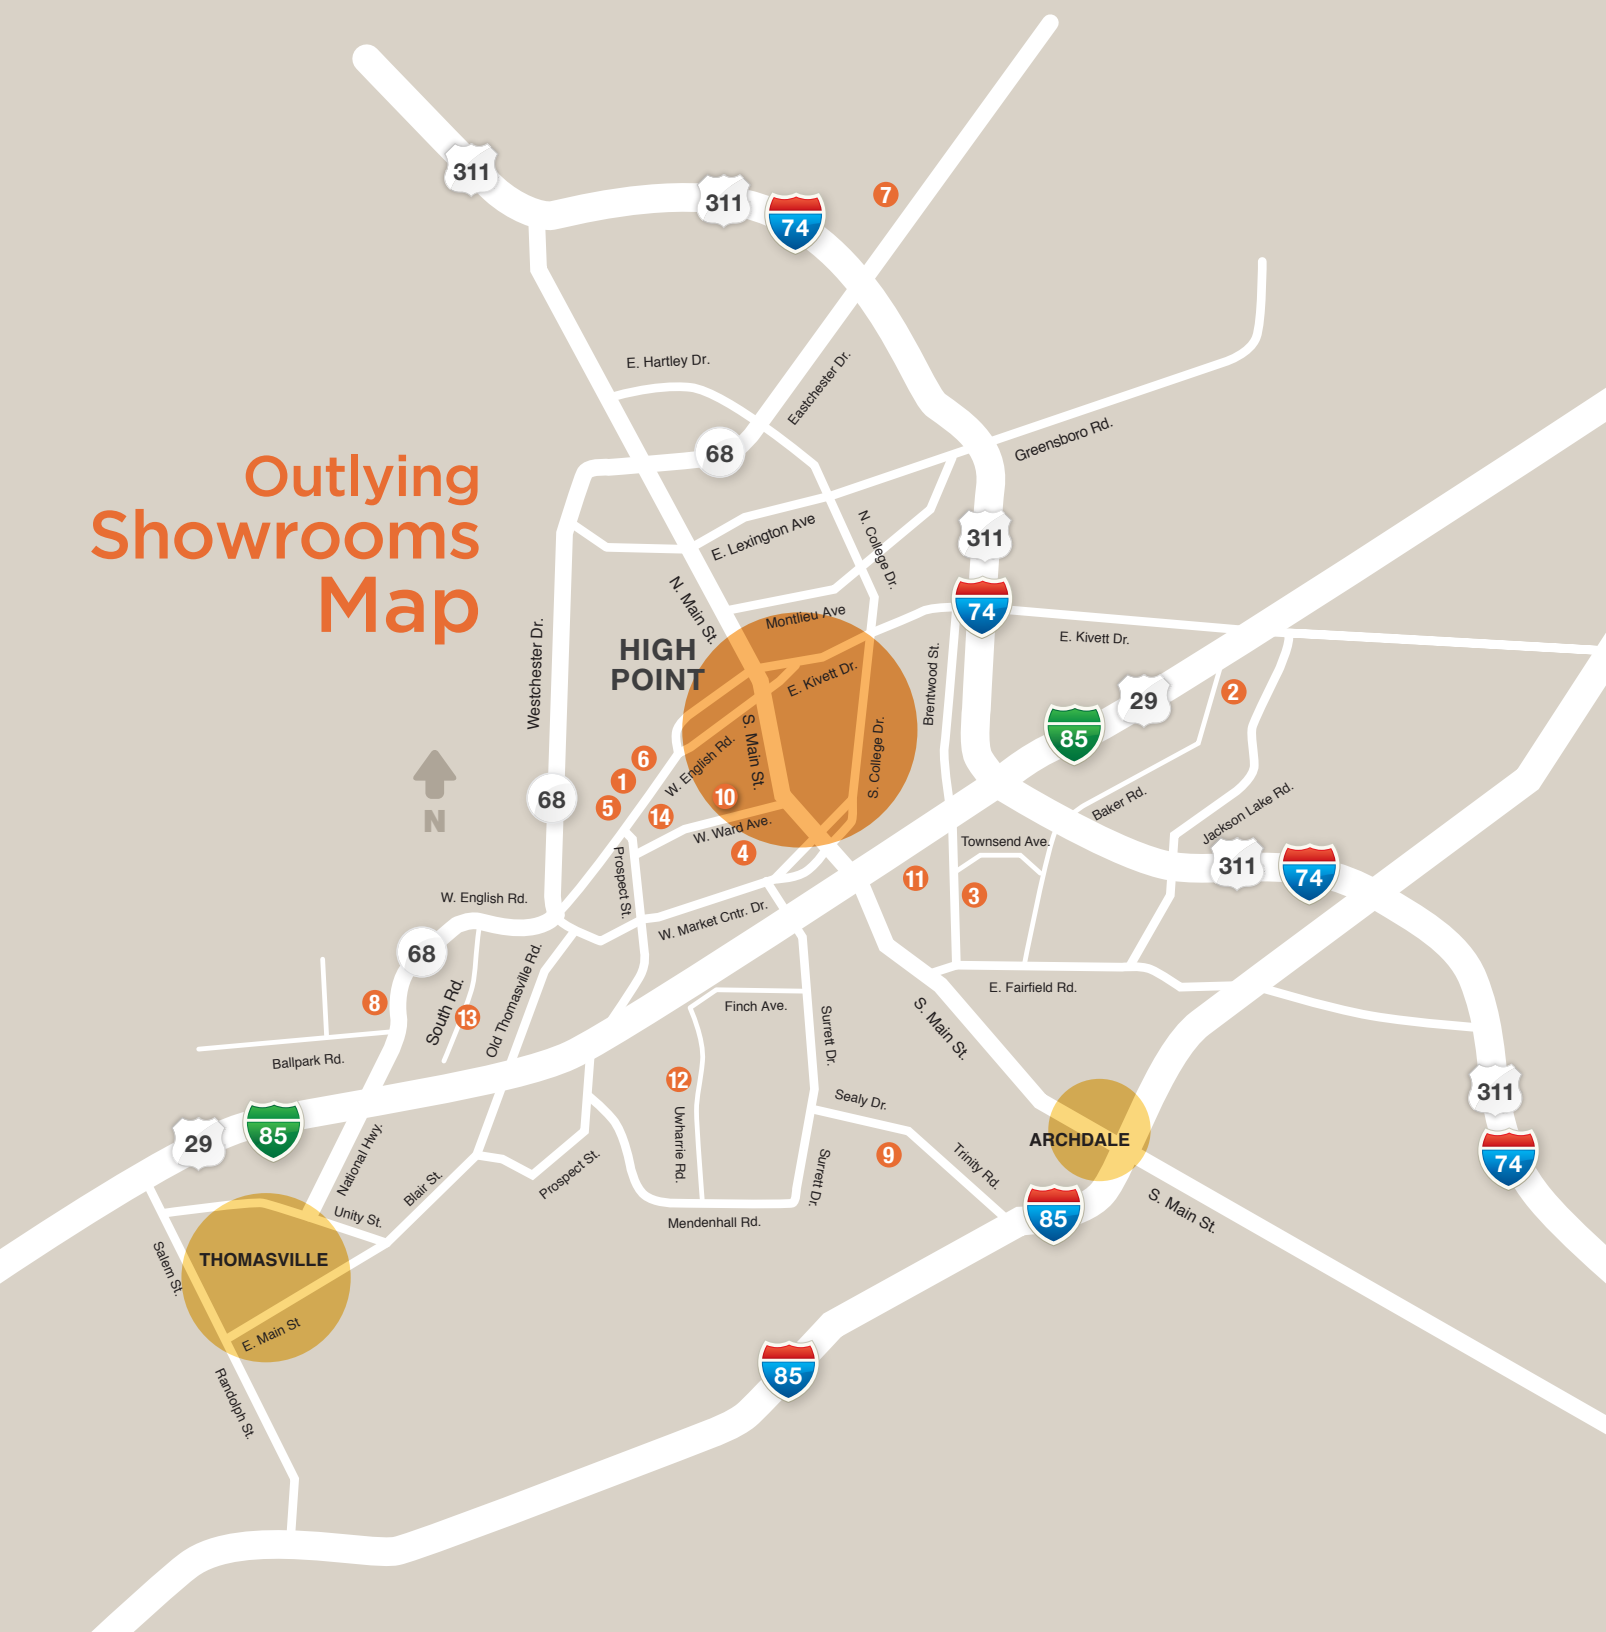

Downtown Showroom Shuttle Routes

FREE shuttles take you to and from every Market showroom, seminar and event.

RED LINE shuttles serve showrooms and venues in the downtown area NORTH of Commerce Avenue.

GREEN LINE shuttles serve showrooms and venues in the downtown area SOUTH of Commerce Avenue.

DOWNTOWN SHOWROOM SHUTTLE HOURS

Thursday, April 3
Through
Wednesday, April 9
7:30am – 8pm

Thursday, April 10
7:30am – 5pm

Downtown: Showroom Shuttle Routes

Free Downtown Shuttles

FREE shuttles operating in a continuous loop in the downtown showroom district take you to and from every Market building, showroom, and event.

HOURS OF OPERATION

Thursday, April 3 - Wednesday, April 9, 7:30am - 8pm

Thursday, April 10, 7:30am - 5pm

For details, pick up your Market Map & Transportation Guide when you arrive at Market.

Free Go-Anywhere Shuttles

HOURS OF OPERATION

Thursday, April 3 - Wednesday, April 9, 6:30am - 10pm

Thursday, April 10, 6:30am - 8pm

Outlying Showrooms Map

Outlying Showrooms

- 1 Michael Thomas Furniture
1690 English Rd. 27262
- 1 Miles Talbott
1690 English Rd. 27262
- 2 Brookline Furniture
1941 Baker Rd. 27263
- 3 Chair Group
2031 Brentwood St. 27263
- 4 Cisco Brothers
1014 Mill Ave. 27260
- 4 Mill Village
1014 Mill Ave. 27260
- 5 DIA (Design Institute of America)
1822 English Rd. 27262
- 5 Planum
1822 English Rd. 27262
- 6 French Heritage
1638 English Rd. 27262
- 7 Henredon
1925 Eastchester Dr. 27265
- 7 Maitland Smith
1925 Eastchester Dr. 27265
- 8 Lexington Home Brands
1300 National Hwy.
Thomasville 27360
- 9 Sealy
One Office Parkway
at Sealy Dr.
Trinity 27370
- 10 Sedgewick Rattan
667 W. Ward Ave. 27260
- 11 Southern Furniture
205 Model Farm Rd. 27263
- 12 Universal Furniture/Craftmaster
2622 Uwharrie Rd. 27263
- 13 Thayer Coggin Inc.
230 South Rd. 27262
- 14 Zaar Design Center/Bellascenda
741 W. Ward Ave.